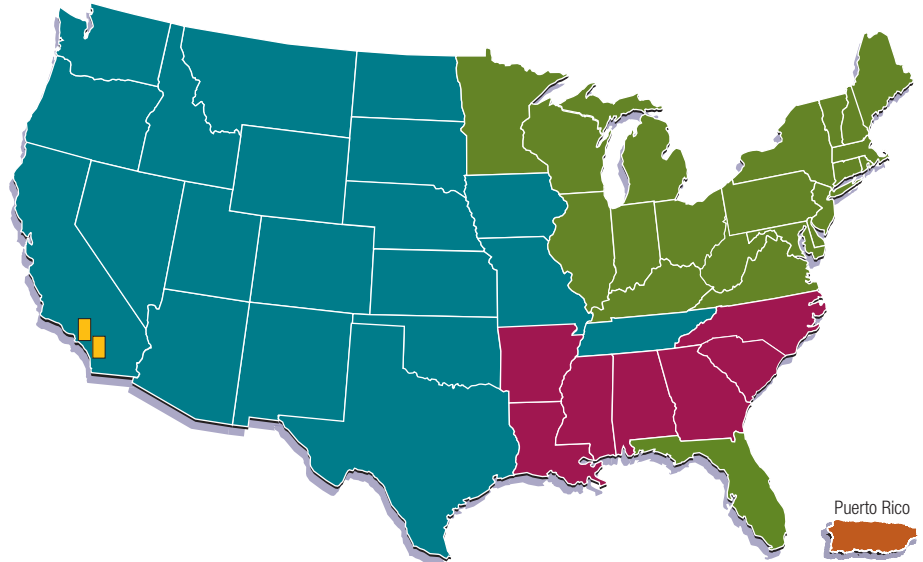

New Business Development

Together, we break new ground every day.

NBD Team

Marc Feldman
Senior Vice President of
New Business Development
p. 216.755.6551 / mfeldman@ddr.com

Kurt Palmer
Director of Specialty Leasing
p. 216.755.5838 / kpalmer@ddr.com

- Lifestyle Centers
- Specialty Centers
- RMU Sales

Melissa Musico
Director of Strategic Partnerships
p. 216.755.6606 / mmusico@ddr.com

- Advertising and sponsorship

Dawn Szabo
Strategic Partnership Manager
p. 216.755.5449 / dszabo@ddr.com

- Billboards
- Mobile marketing
- Sponsorship
- Advertising
- Banner program
- Pylon signage

Brian Reiss
Director of Temporary Leasing,
Community Centers
p. 216.755.6444 / breiss@ddr.com

- Northeast region
- National focus: furniture stores, telecommunications, fireworks, Halloween

Laura Skiver
New Business Development Manager
p. 216.755.5871 / lskiver@ddr.com

- Southeast
- National focus: seasonal tax, consignment, Christmas tree, beverage vending

Mike Harris
New Business Development Manager
p. 216.755.5468 / mharris@ddr.com

- Central midwest region
- National focus: ATM, book stores, liquidation

Jacob Stein
New Business Development Manager
p. 216.755.6644 / jstein@ddr.com

- Third party management
- Recycling bins
- Oil and gas leases
- Energy management

Geographic NBD Assignments

Bob Tutag
New Business Development Associate
p. 216.755.5454 / btutag@ddr.com

Dawn Kader
Specialty Leasing Manager
p. 714.503.5000 / dkader@ddr.com

- Buena Park Downtown, Buena Park, CA

Emilie Collazo
Specialty Leasing Manager
p. 626.795.8891 / ecollazo-haslerig@ddr.com

- The Pike at Rainbow Harbor, Long Beach, CA
- Paseo Colorado, Pasadena, CA

Diana Lopez
Manager of Strategic Partnerships
p. 787.778.8724 / dlopez@ddr.com

- Puerto Rico
- Advertising and sponsorships

Mildred Morales
Regional Specialty Leasing Manager
p. 787.784.5527 / mmorales@ddr.com

- Puerto Rico
- Specialty leasing

Christine Weaver
New Business Development Coordinator
p. 216.755.5811 / cweaver@ddr.com
f. 216.755.1811

April Thomas
Senior Administrative Assistant
p. 216.755.6610 / athomas@ddr.com
f. 216.755.3610

The next step toward growing your business

If you have any questions about starting your business and would like to discuss in more detail, call us at 866.SPACE4YOU or email nbd@ddr.com.